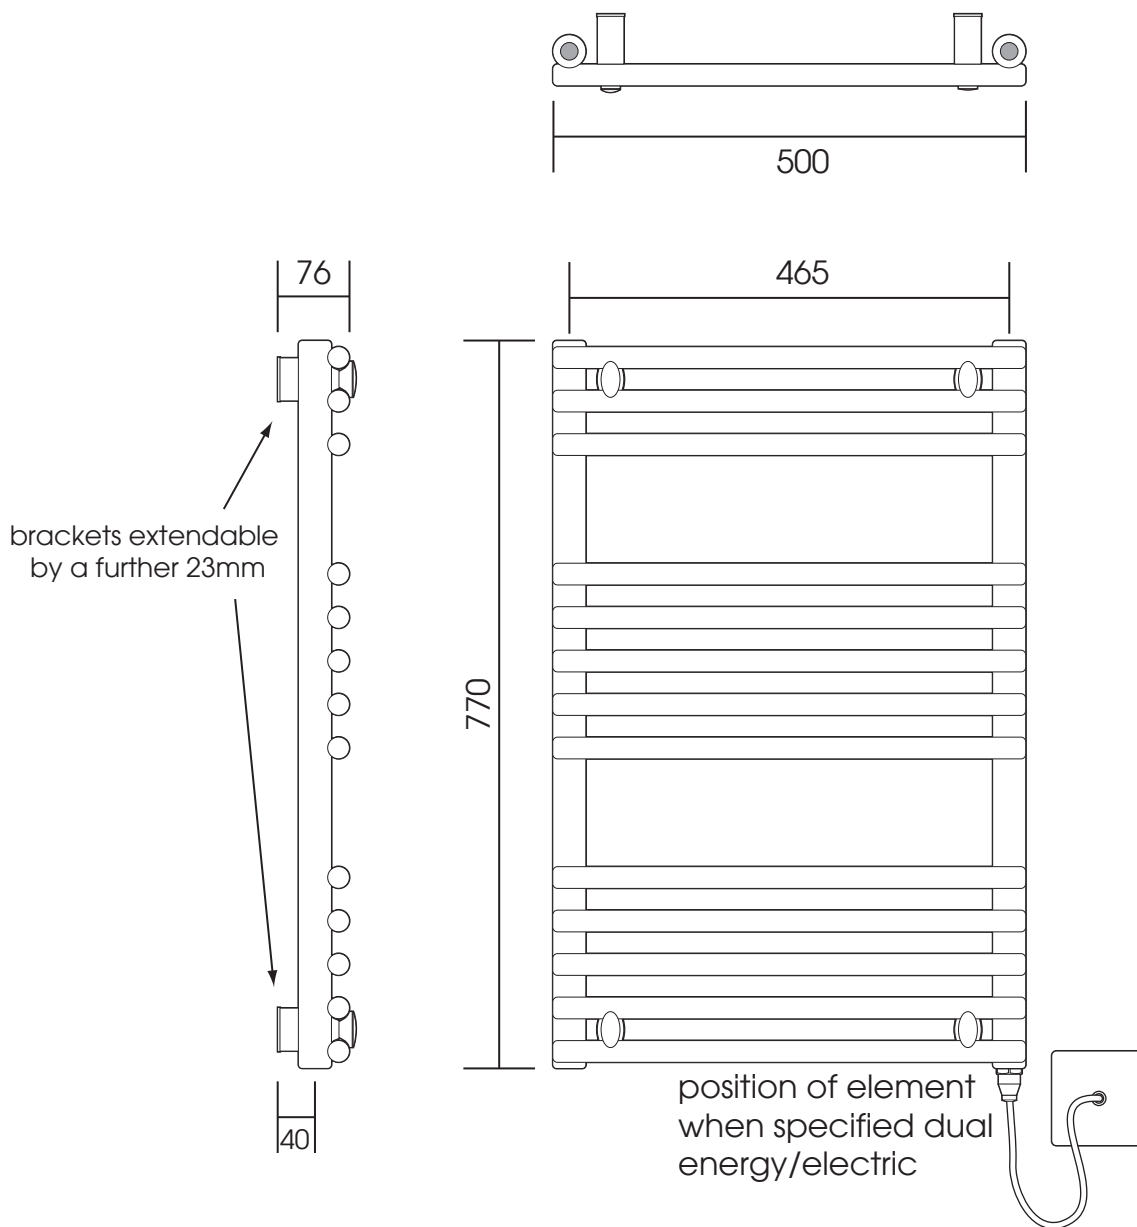

# JM-TT08050

Height: 772

Width: 500

Depth: 76-99

Tube  $\varnothing$  : 35 + 23

Output @ 50°C $\Delta$ T: 290 W

Elec. element when specified: 200 W

\*Dual energy models require a conversion-tee, consult relevant drawing for details.  
Brackets supplied may differ from those depicted

Jumel reserve the right to alter specifications without prior notice.  
All measurements given are nominal dimensions only.

**SCALE 1:8**

All dimensions in millimetres

Jumel Division of Towel Rails 2 Go Ltd, Unit M, Key Industrial Park, Fernside Road, Wolverhampton, West Midlands, WV13 3YA  
Tel: 01902 387099 - Fax: 01902 387098 - Email: sales@jumel.co.uk