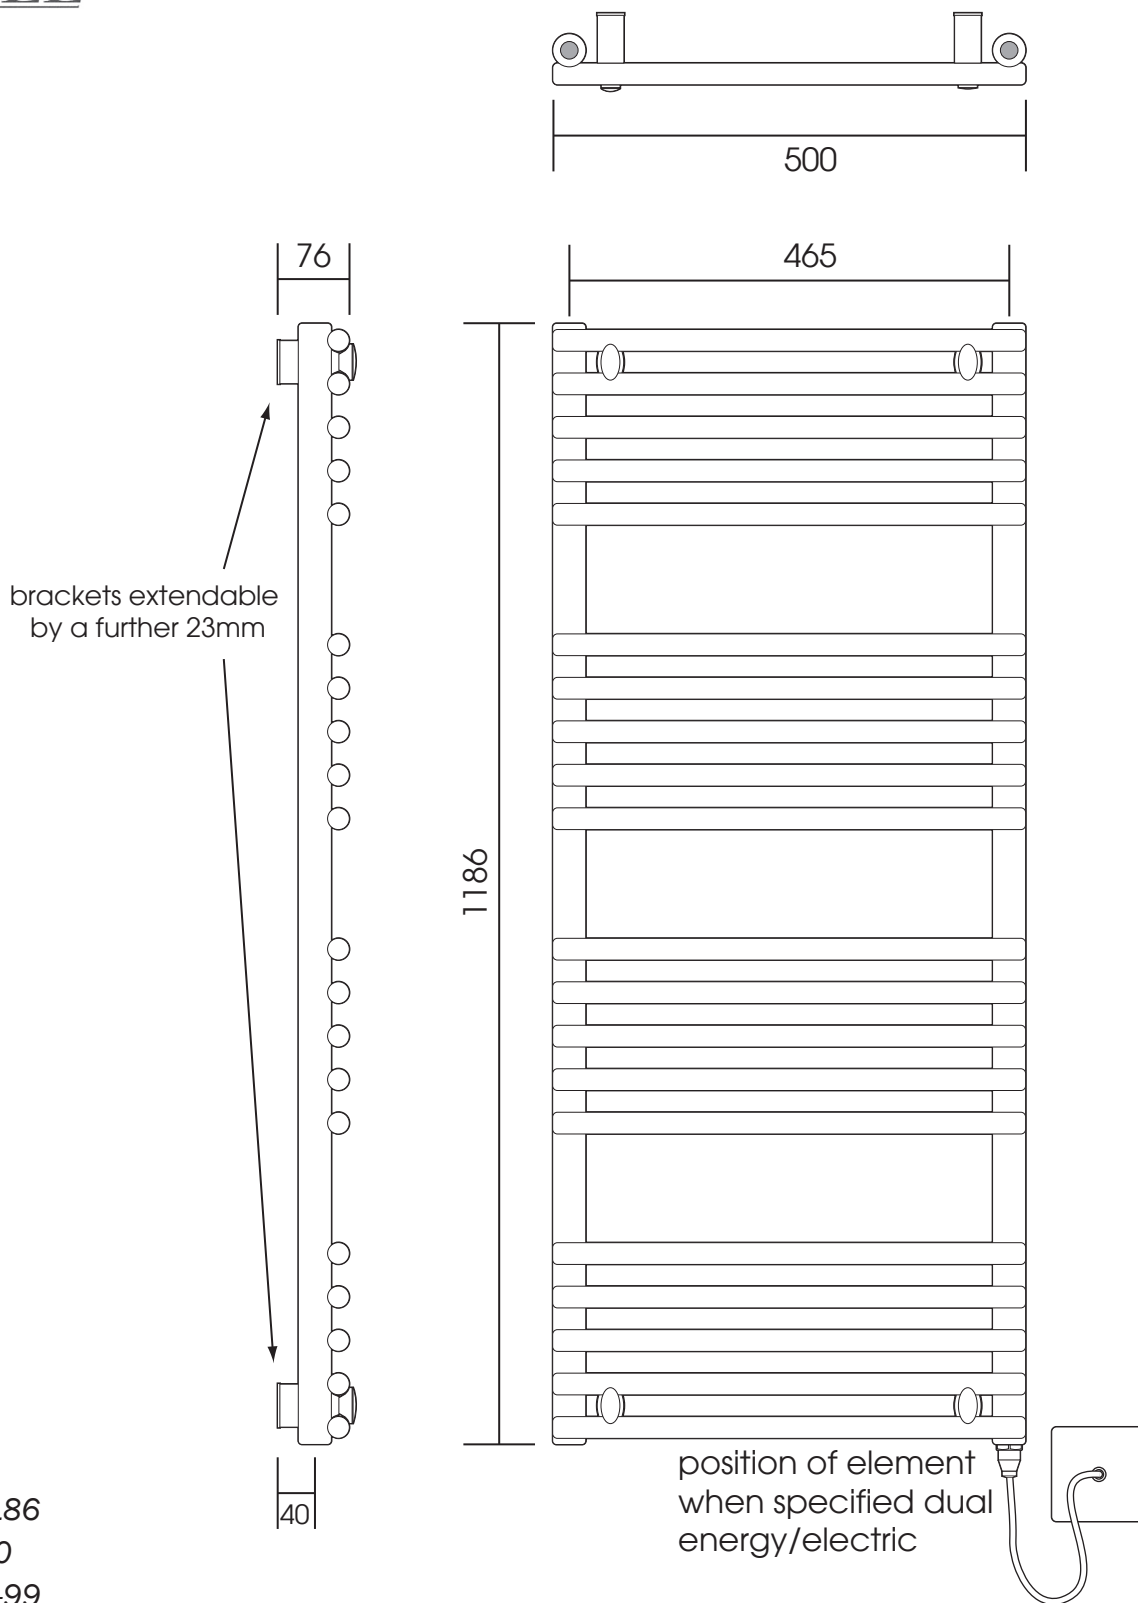

JM-TT12050

Height: 1186
Width: 500
Depth: 76-99
Tube \varnothing : 35 + 23
Output @ 50°C Δ T: 465 W
Elec. element when specified: 200 W

*Dual energy models require a conversion-tee, consult relevant drawing for details.
Brackets supplied may differ from those depicted

Jumel reserve the right to alter specifications without prior notice.
All measurements given are nominal dimensions only.

SCALE 1:8

All dimensions in millimetres

Jumel Division of Towel Rails 2 Go Ltd, Unit M, Key Industrial Park, Fernside Road, Wolverhampton, West Midlands, WV13 3YA
Tel: 01902 387099 - Fax: 01902 387098 - Email: sales@jumel.co.uk