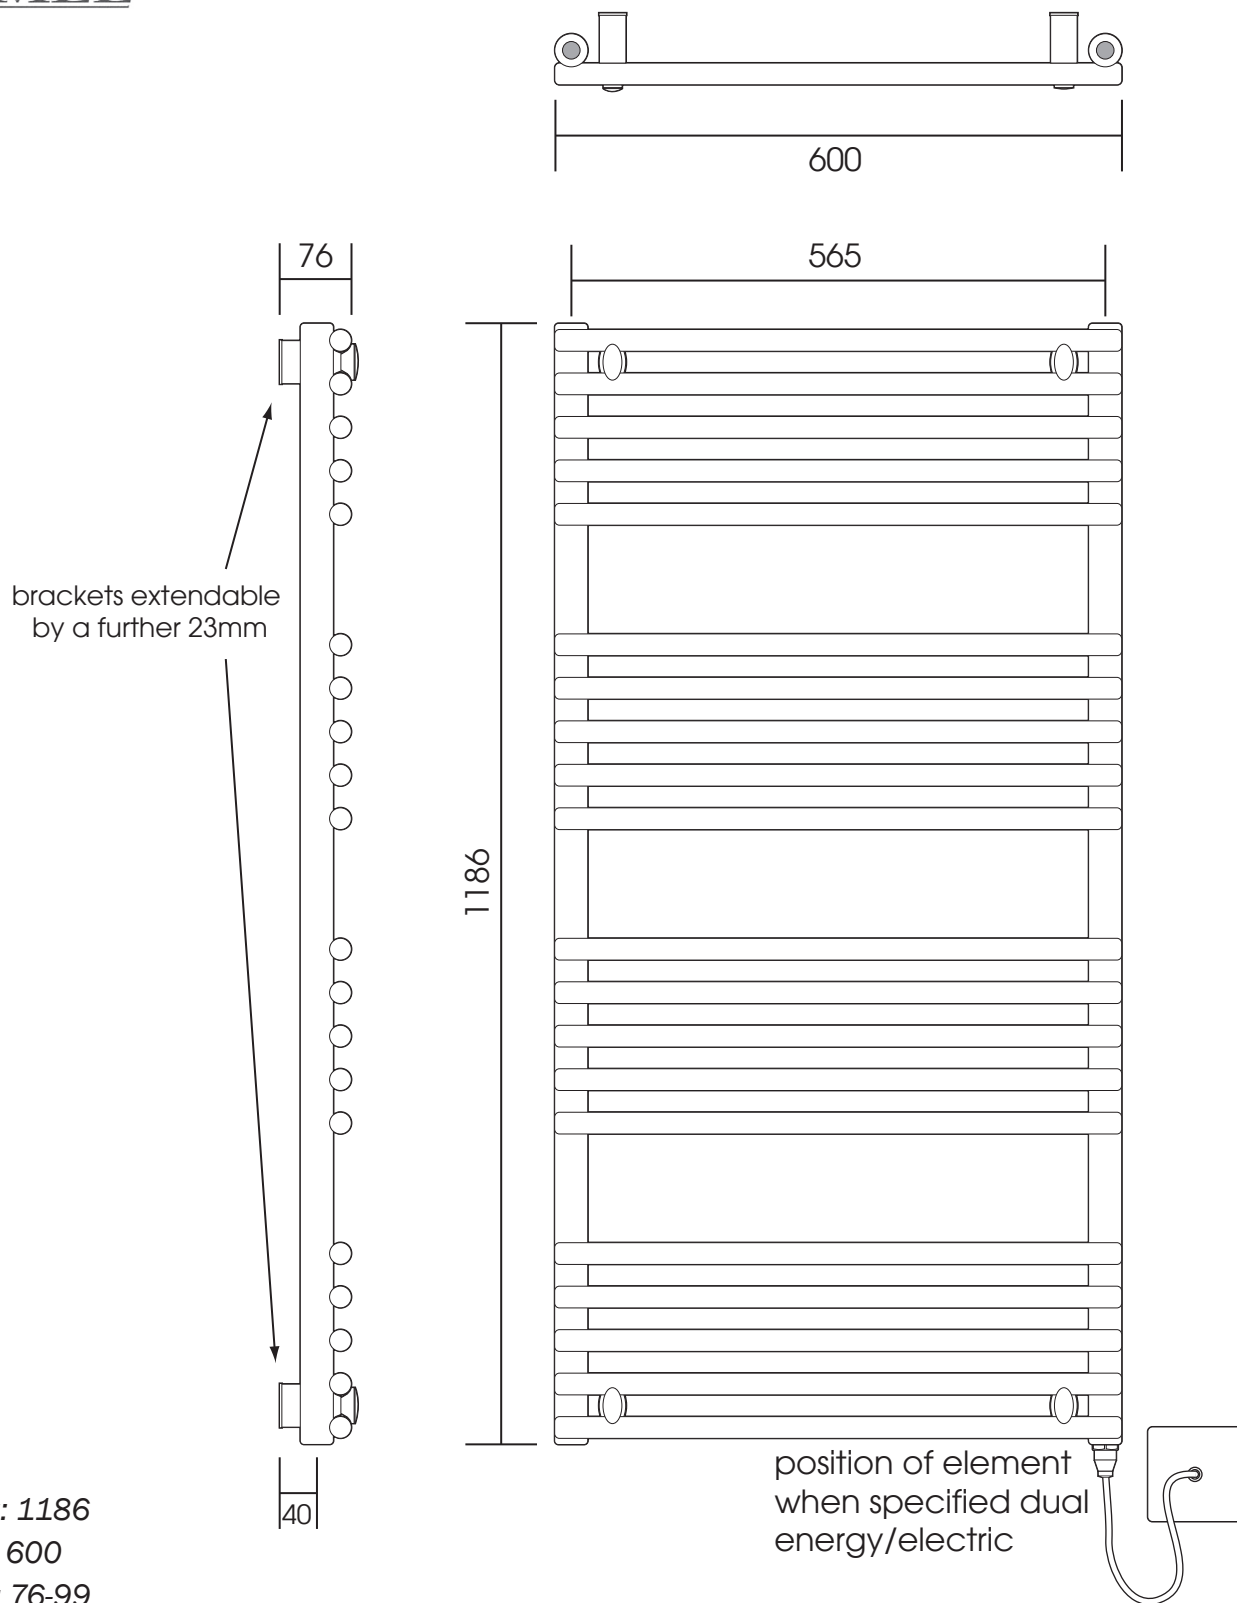

JM-TT12060

Height: 1186

Width: 600

Depth: 76-99

Tube \varnothing : 35 + 23

Output @ 50°C Δ T: 553 W

Elec. element when specified: 400 W

*Dual energy models require a conversion-tee, consult relevant drawing for details.
Brackets supplied may differ from those depicted

Jumel reserve the right to alter specifications without prior notice.
All measurements given are nominal dimensions only.

SCALE 1:8

All dimensions in millimetres

Jumel Division of Towel Rails 2 Go Ltd, Unit M, Key Industrial Park, Fernside Road, Wolverhampton, West Midlands, WV13 3YA
Tel: 01902 387099 - Fax: 01902 387098 - Email: sales@jumel.co.uk