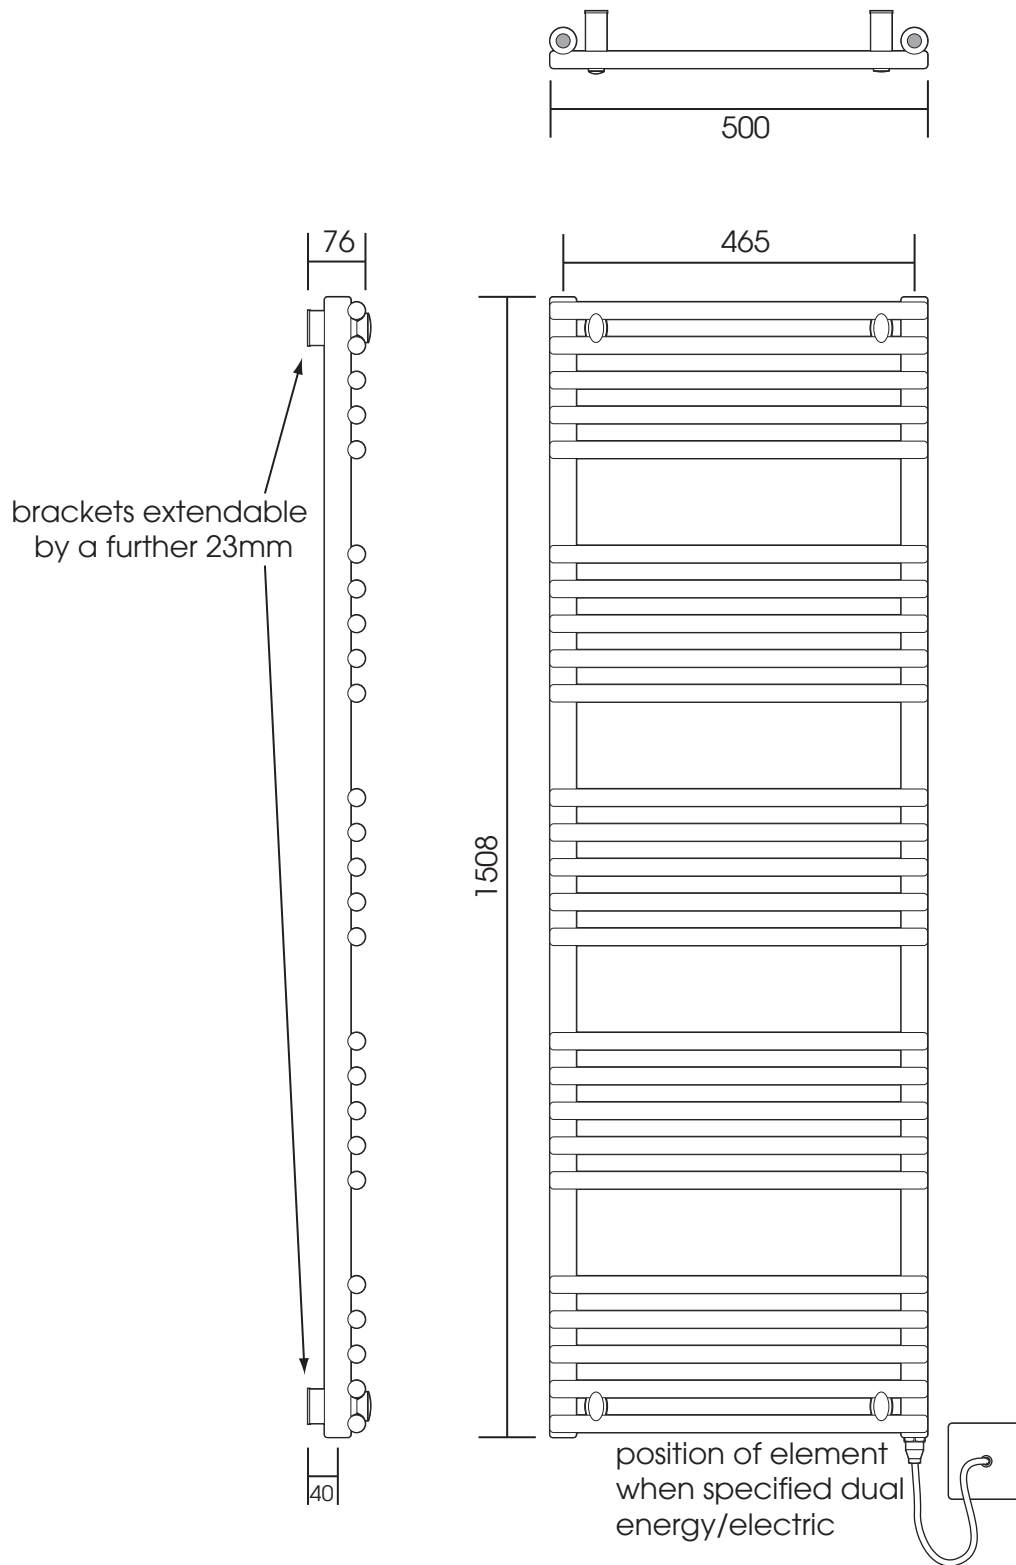

# JM-TT15050

Height: 1508

Width: 500

Depth: 76-99

Tube  $\varnothing$  : 35 + 23

Output @ 50°C $\Delta$ T: 581 W

Elec. element when specified: 400 W

\*Dual energy models require a conversion-tee, consult relevant drawing for details.  
Brackets supplied may differ from those depicted

Jumel reserve the right to alter specifications without prior notice.  
All measurements given are nominal dimensions only.

**SCALE 1:10**

All dimensions in millimetres

Jumel Division of Towel Rails 2 Go Ltd, Unit M, Key Industrial Park, Fernside Road, Wolverhampton, West Midlands, WV13 3YA  
Tel: 01902 387099 - Fax: 01902 387098 - Email: sales@jumel.co.uk