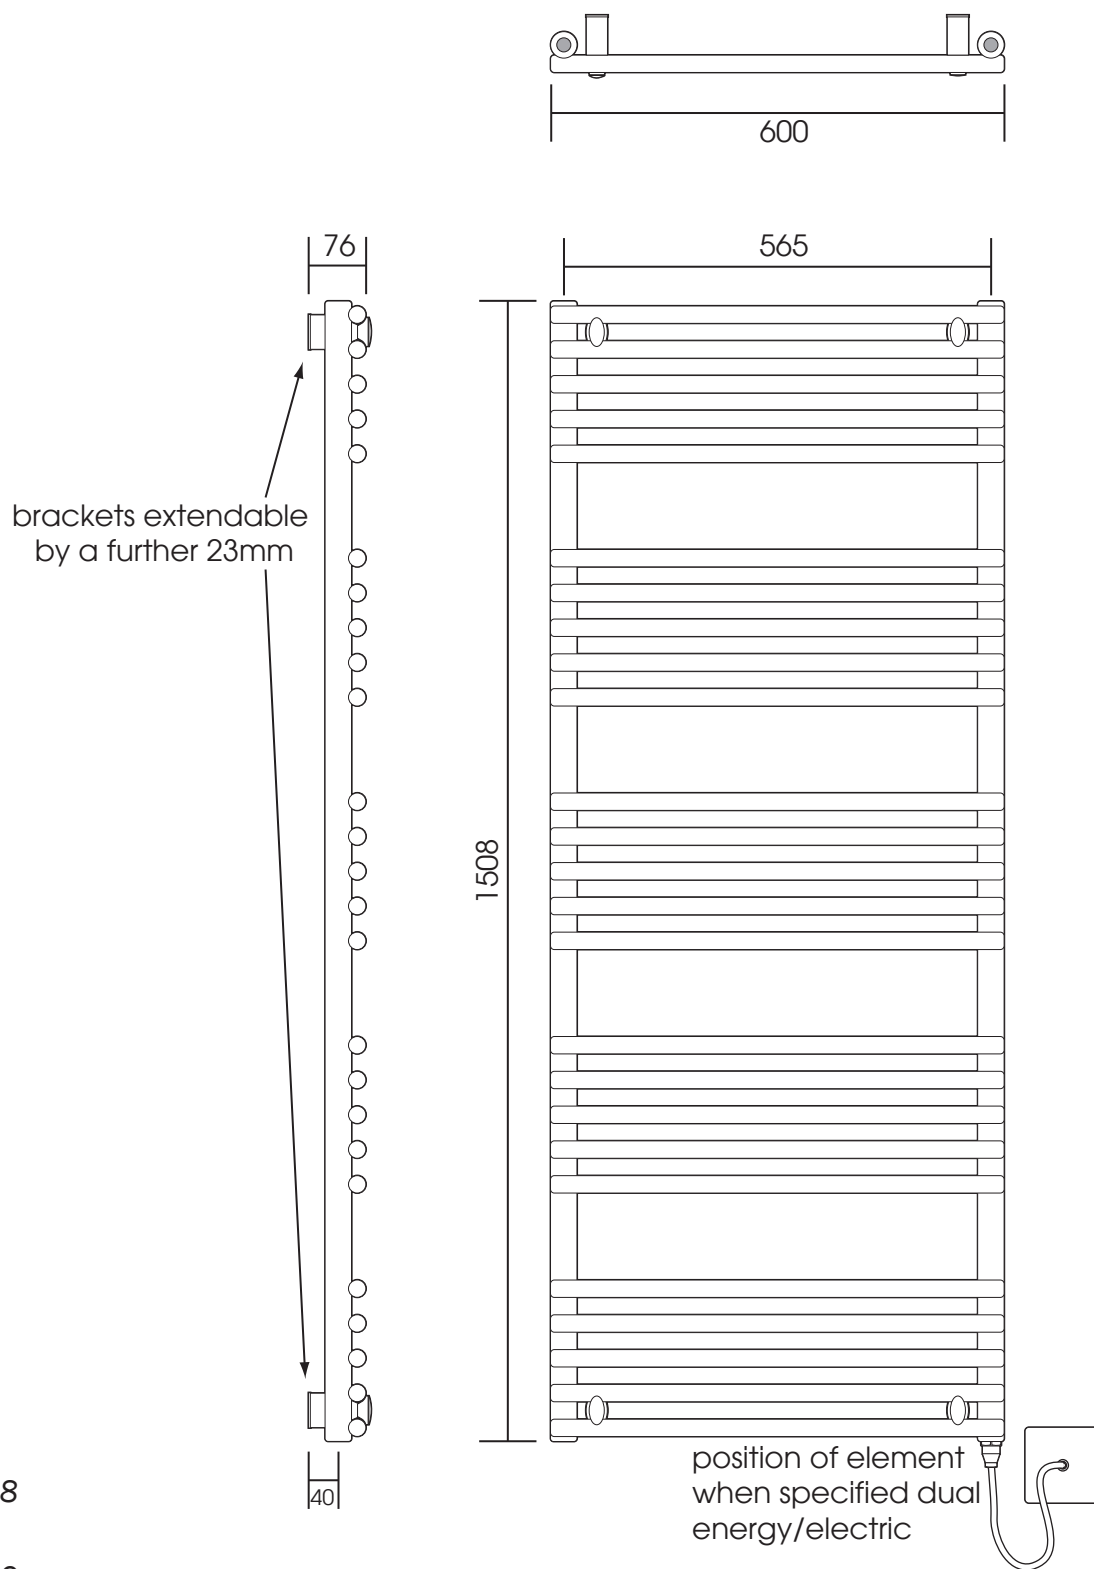

JM-TT15060

Height: 1508

Width: 600

Depth: 76-99

Tube \varnothing : 35 + 23

Output @ 50°C Δ T: 686 W

Elec. element when specified: 400 W

*Dual energy models require a conversion-fee, consult relevant drawing for details.
Brackets supplied may differ from those depicted

Jumel reserve the right to alter specifications without prior notice.
All measurements given are nominal dimensions only.

SCALE 1:10

All dimensions in millimetres

Jumel Division of Towel Rails 2 Go Ltd, Unit M, Key Industrial Park, Fernside Road, Wolverhampton, West Midlands, WV13 3YA
Tel: 01902 387099 - Fax: 01902 387098 - Email: sales@jumel.co.uk