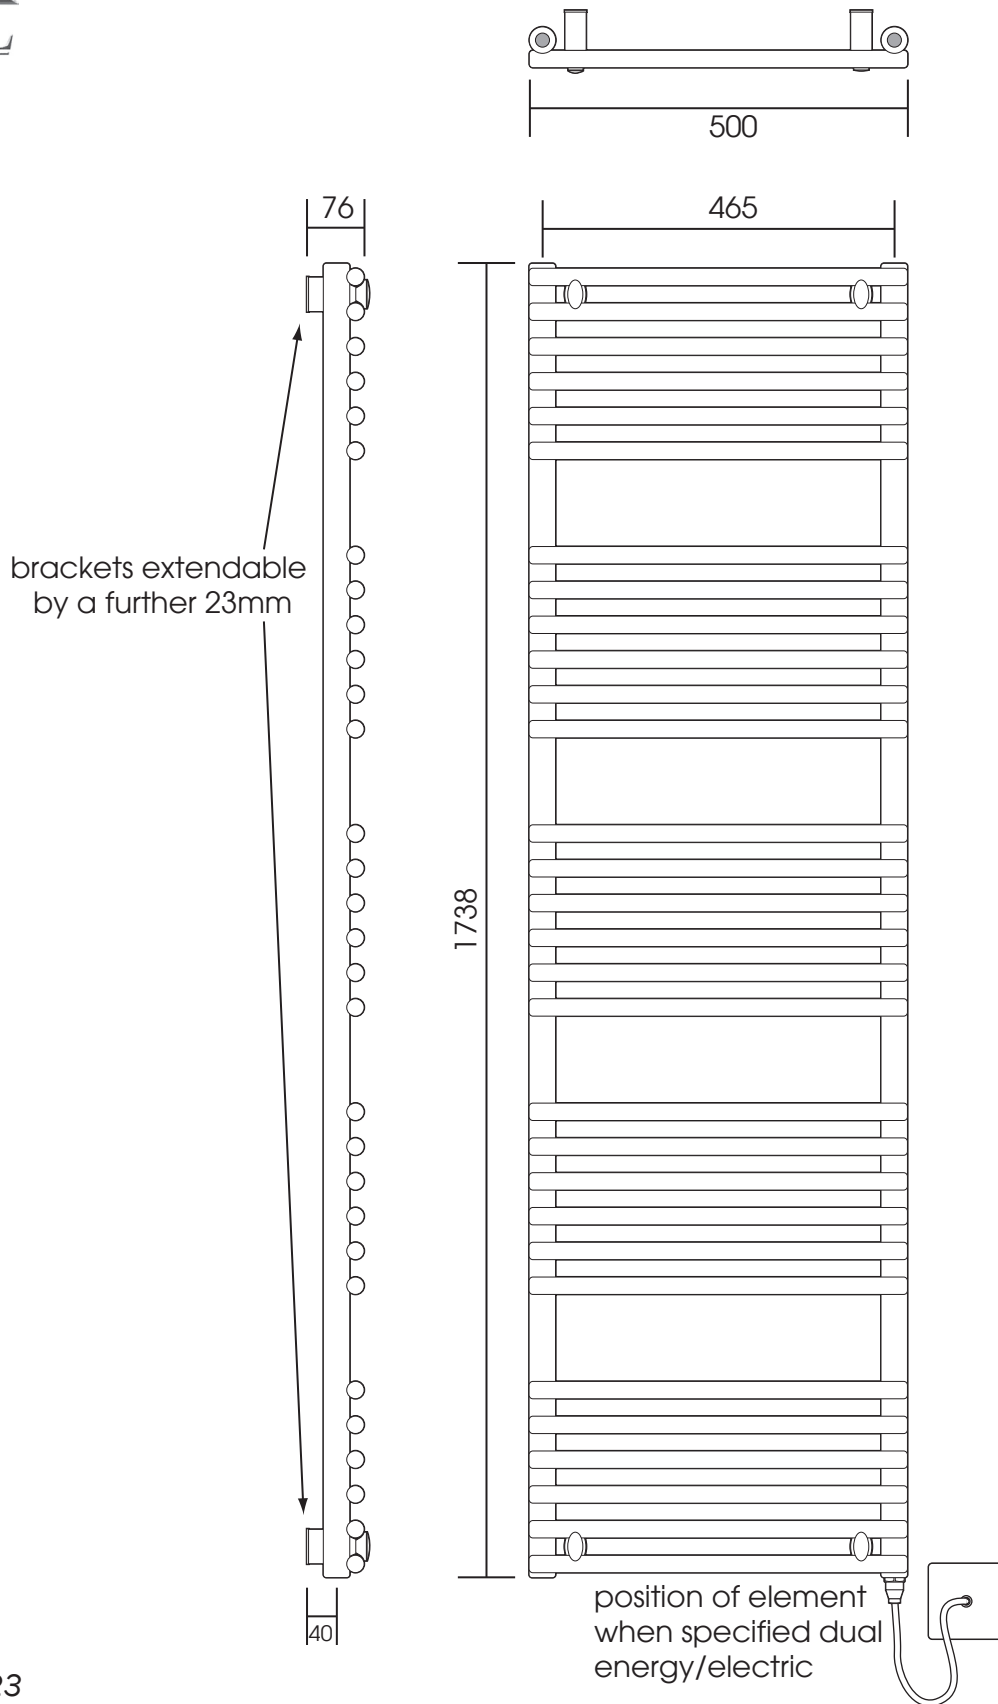

# JM-TT18050

Height: 1738

Width: 500

Depth: 76-99

Tube  $\varnothing$ : 35 + 23

Output @ 50°C $\Delta$ T: 686 W

Elec. element when specified: 600 W

\*Dual energy models require a conversion-tee, consult relevant drawing for details.  
Brackets supplied may differ from those depicted

Jumel reserve the right to alter specifications without prior notice.  
All measurements given are nominal dimensions only.

**SCALE 1:10**

All dimensions in millimetres

Jumel Division of Towel Rails 2 Go Ltd, Unit M, Key Industrial Park, Fernside Road, Wolverhampton, West Midlands, WV13 3YA  
Tel: 01902 387099 - Fax: 01902 387098 - Email: sales@jumel.co.uk