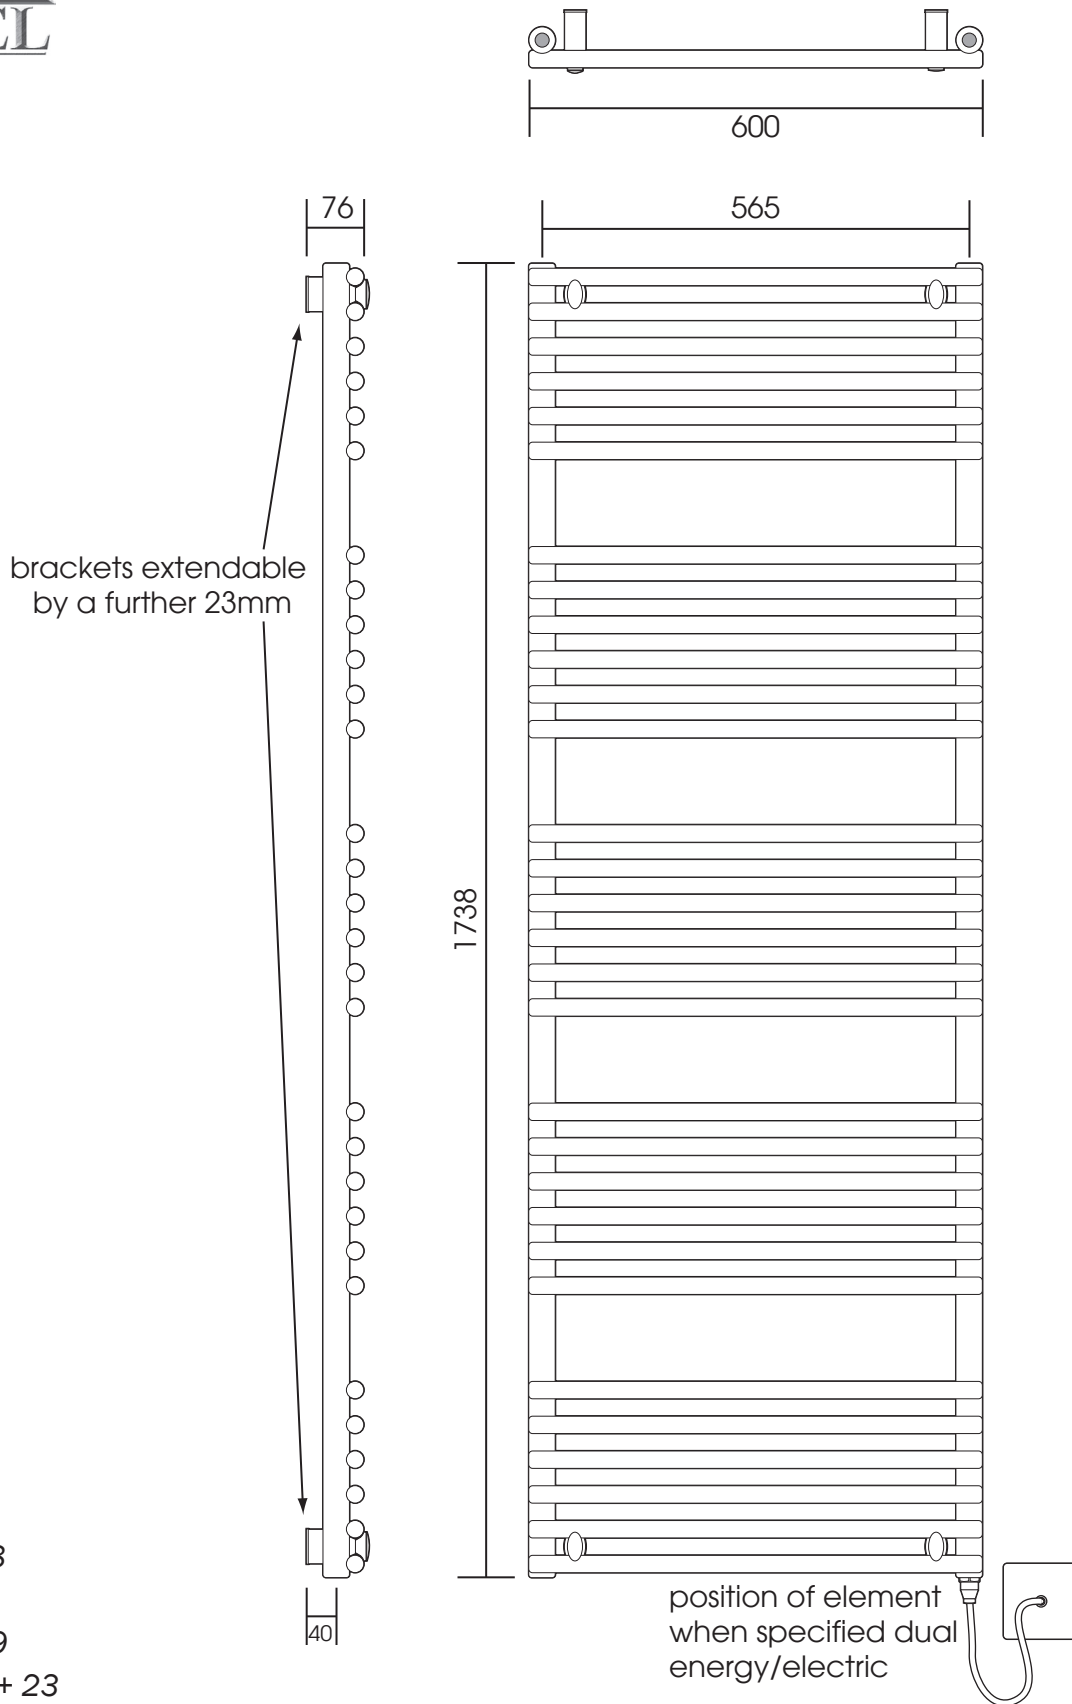

JM-TT18060

Height: 1738

Width: 600

Depth: 76-99

Tube \varnothing : 35 + 23

Output @ 50°C Δ T: 815 W

Elec. element when specified: 600 W

*Dual energy models require a conversion-tee, consult relevant drawing for details.
Brackets supplied may differ from those depicted

Jumel reserve the right to alter specifications without prior notice.
All measurements given are nominal dimensions only.

SCALE 1:10

All dimensions in millimetres

Jumel Division of Towel Rails 2 Go Ltd, Unit M, Key Industrial Park, Fernside Road, Wolverhampton, West Midlands, WV13 3YA
Tel: 01902 387099 - Fax: 01902 387098 - Email: sales@jumel.co.uk