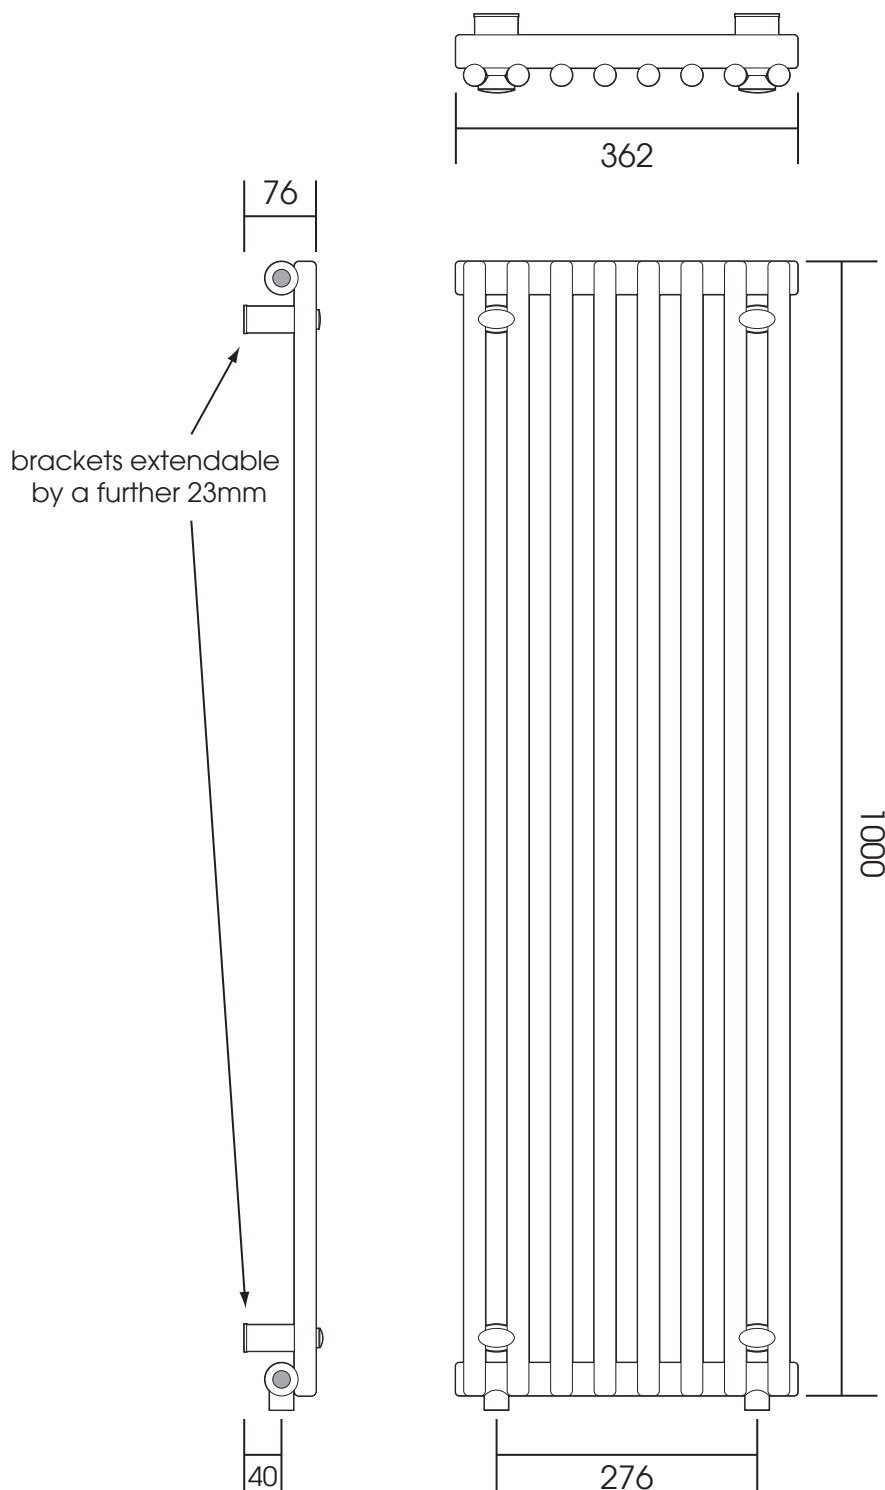

JM-V1000362

Height: 1000

Width: 362

Depth: 76-99

Tube \varnothing : 35 + 23

Output @ 50°C Δ T: 315 W

Elec. element when specified: N/A

*Dual energy models require a conversion-tee, consult relevant drawing for details.
Brackets supplied may differ from those depicted

Jumel reserve the right to alter specifications without prior notice.
All measurements given are nominal dimensions only.

SCALE 1:8

All dimensions in millimetres

Jumel Division of Towel Rails 2 Go Ltd, Unit M, Key Industrial Park, Fernside Road, Wolverhampton, West Midlands, WV13 3YA
Tel: 01902 387099 - Fax: 01902 387098 - Email: sales@jumel.co.uk