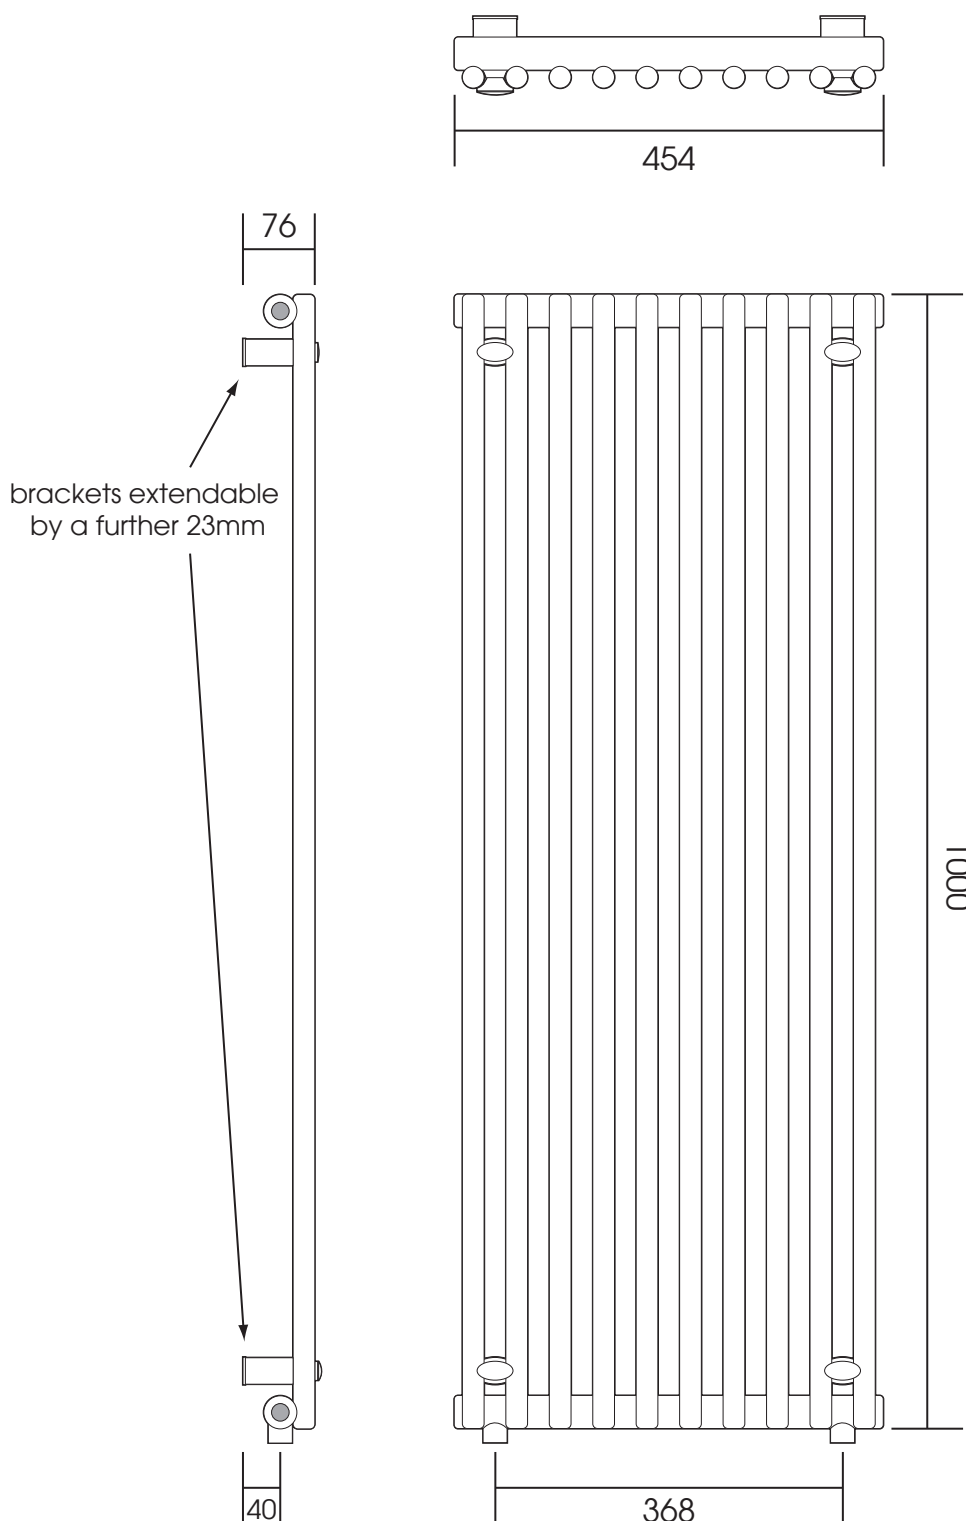

JM-V1 000454

Height: 1000

Width: 454

Depth: 76-99

Tube \varnothing : 35 + 23

Output @ 50°C Δ T: 400 W

Elec. element when specified: N/A

*Dual energy models require a conversion-tee, consult relevant drawing for details.
Brackets supplied may differ from those depicted

Jumel reserve the right to alter specifications without prior notice.
All measurements given are nominal dimensions only.

SCALE 1:8

All dimensions in millimetres

Jumel Division of Towel Rails 2 Go Ltd, Unit M, Key Industrial Park, Fernside Road, Wolverhampton, West Midlands, WV13 3YA
Tel: 01902 387099 - Fax: 01902 387098 - Email: sales@jumel.co.uk