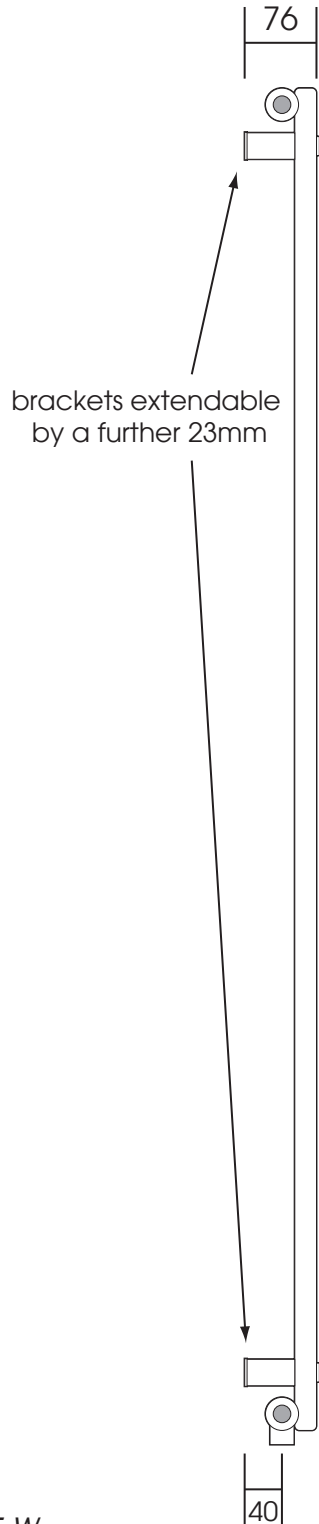

# JM-V1800270

Height: 1800

Width: 270

Depth: 76-99

Tube  $\varnothing$  : 35 + 23

Output @ 50°C $\Delta$ T: 415 W

Elec. element when specified: N/A

\*Dual energy models require a conversion-tee, consult relevant drawing for details.  
Brackets supplied may differ from those depicted

Jumel reserve the right to alter specifications without prior notice.  
All measurements given are nominal dimensions only.

**SCALE 1:8**

All dimensions in millimetres

Jumel Division of Towel Rails 2 Go Ltd, Unit M, Key Industrial Park, Fernside Road, Wolverhampton, West Midlands, WV13 3YA  
Tel: 01902 387099 - Fax: 01902 387098 - Email: sales@jumel.co.uk