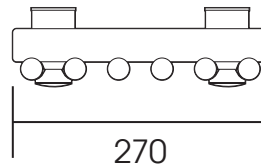

# JM-V1800270

Height: 1800

Width: 270

Depth: 76-99

Tube  $\varnothing$  : 35 + 23

Output @ 50°C $\Delta$ T: 415 W

Elec. element when specified: N/A

\*Dual energy models require a conversion-tee, consult relevant drawing for details.  
Brackets supplied may differ from those depicted

Jumel reserve the right to alter specifications without prior notice.  
All measurements given are nominal dimensions only.

**SCALE 1:8**

All dimensions in millimetres

Jumel Division of Towel Rails 2 Go Ltd, Unit M, Key Industrial Park, Fernside Road, Wolverhampton, West Midlands, WV13 3YA  
Tel: 01902 387099 - Fax: 01902 387098 - Email: sales@jumel.co.uk