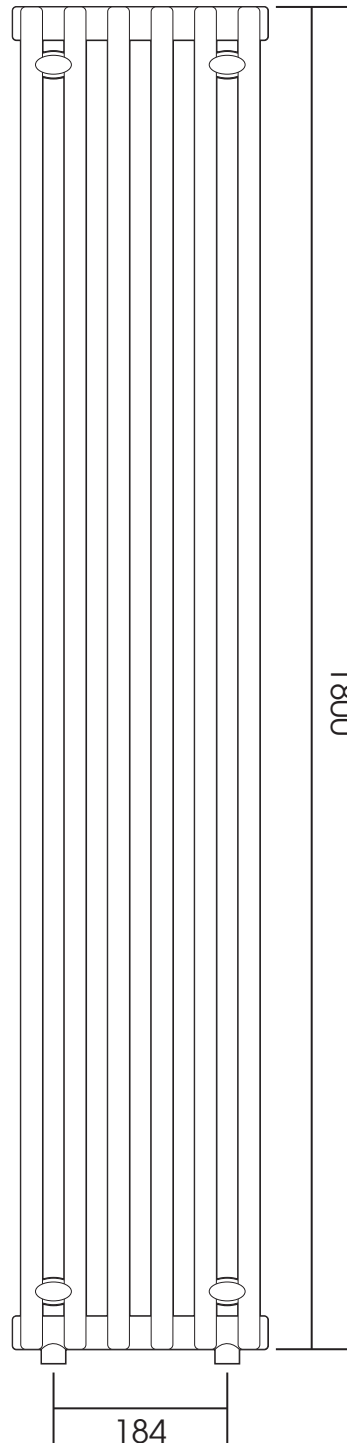

# JM-V1800270

Height: 1800

Width: 270

Depth: 76-99

Tube  $\varnothing$  : 35 + 23

Output @ 50°C $\Delta$ T: 415 W

Elec. element when specified: N/A

\*Dual energy models require a conversion-tee, consult relevant drawing for details.  
Brackets supplied may differ from those depicted

Jumel reserve the right to alter specifications without prior notice.  
All measurements given are nominal dimensions only.

**SCALE 1:8**

All dimensions in millimetres

Jumel Division of Towel Rails 2 Go Ltd, Unit M, Key Industrial Park, Fernside Road, Wolverhampton, West Midlands, WV13 3YA  
Tel: 01902 387099 - Fax: 01902 387098 - Email: sales@jumel.co.uk