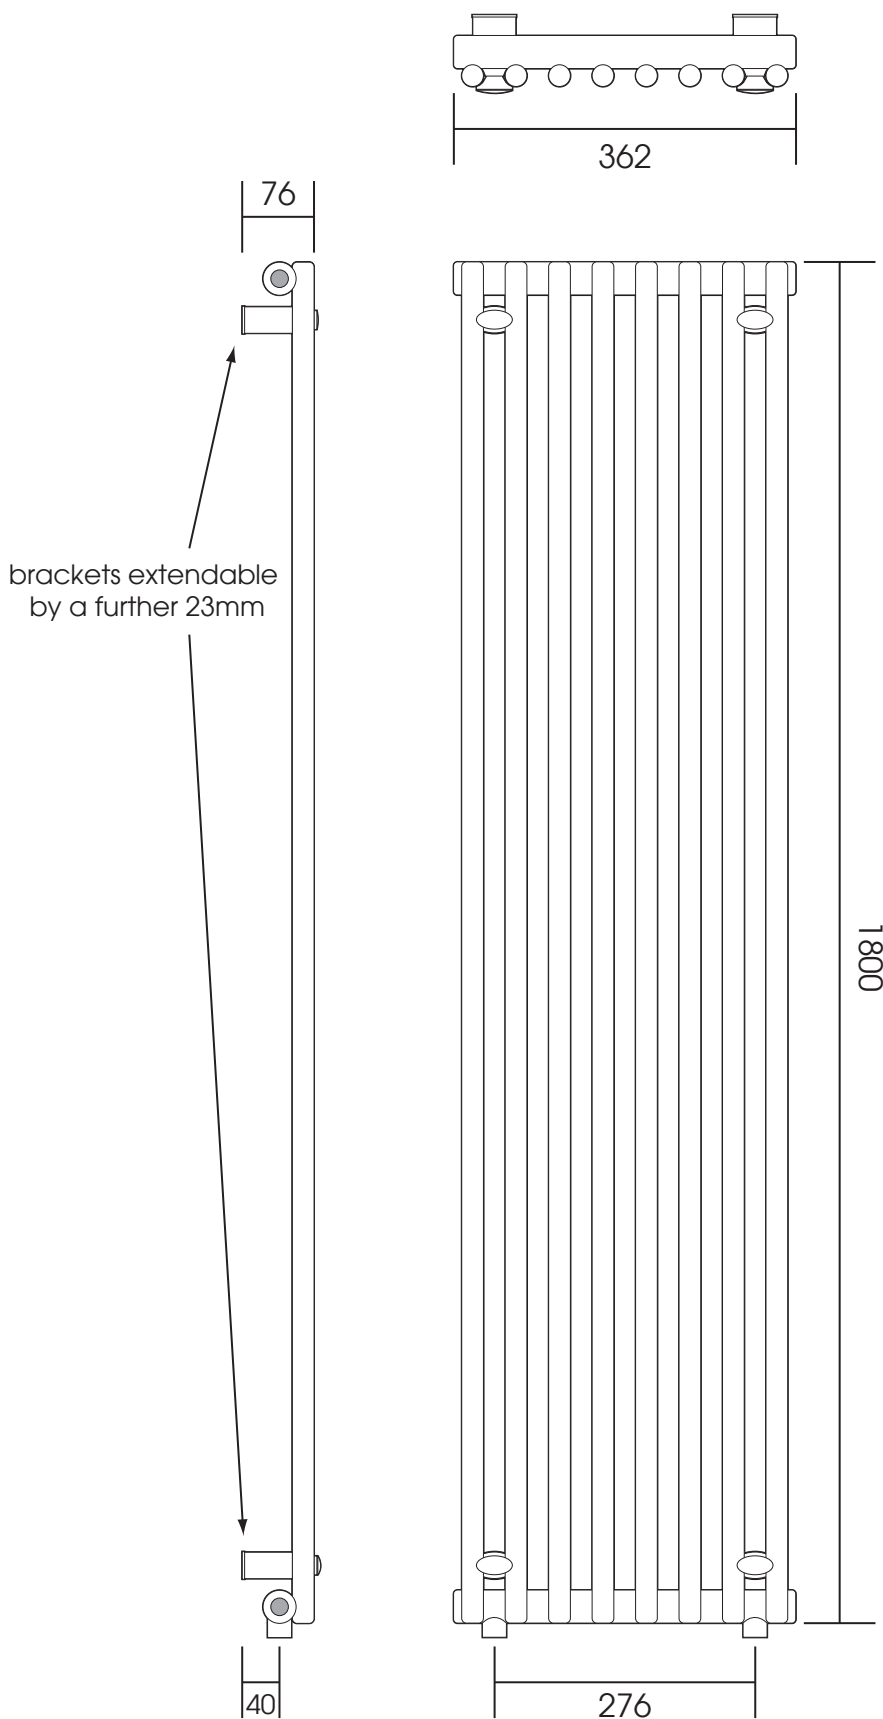

JM-V1800362

Height: 1800

Width: 362

Depth: 76-99

Tube \varnothing : 35 + 23

Output @ 50°C Δ T: 560 W

Elec. element when specified: N/A

*Dual energy models require a conversion-tee, consult relevant drawing for details.
Brackets supplied may differ from those depicted

Jumel reserve the right to alter specifications without prior notice.
All measurements given are nominal dimensions only.

SCALE 1:8

All dimensions in millimetres

Jumel Division of Towel Rails 2 Go Ltd, Unit M, Key Industrial Park, Fernside Road, Wolverhampton, West Midlands, WV13 3YA
Tel: 01902 387099 - Fax: 01902 387098 - Email: sales@jumel.co.uk