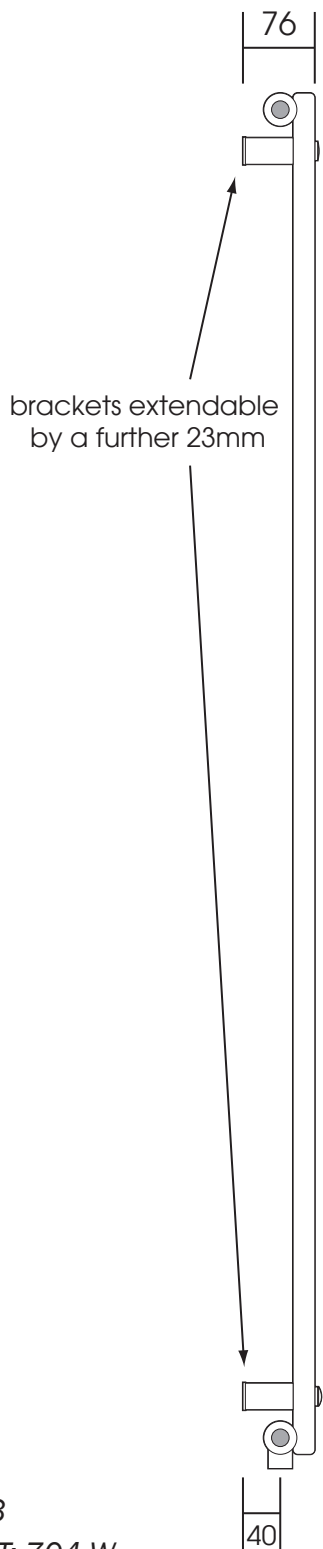

# JM-V1800454

Height: 1800

Width: 454

Depth: 76-99

Tube  $\varnothing$  : 35 + 23

Output @ 50°C $\Delta$ T: 704 W

Elec. element when specified: N/A

\*Dual energy models require a conversion-tee, consult relevant drawing for details.  
Brackets supplied may differ from those depicted

Jumel reserve the right to alter specifications without prior notice.  
All measurements given are nominal dimensions only.

**SCALE 1:8**

All dimensions in millimetres

Jumel Division of Towel Rails 2 Go Ltd, Unit M, Key Industrial Park, Fernside Road, Wolverhampton, West Midlands, WV13 3YA  
Tel: 01902 387099 - Fax: 01902 387098 - Email: sales@jumel.co.uk