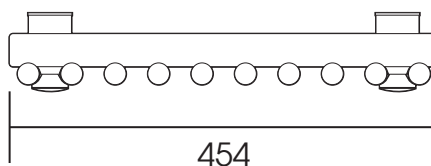

# JM-V1800454

Height: 1800

Width: 454

Depth: 76-99

Tube  $\varnothing$  : 35 + 23

Output @ 50°C $\Delta$ T: 704 W

Elec. element when specified: N/A

\*Dual energy models require a conversion-tee, consult relevant drawing for details.  
Brackets supplied may differ from those depicted

Jumel reserve the right to alter specifications without prior notice.  
All measurements given are nominal dimensions only.

**SCALE 1:8**

All dimensions in millimetres

Jumel Division of Towel Rails 2 Go Ltd, Unit M, Key Industrial Park, Fernside Road, Wolverhampton, West Midlands, WV13 3YA  
Tel: 01902 387099 - Fax: 01902 387098 - Email: sales@jumel.co.uk