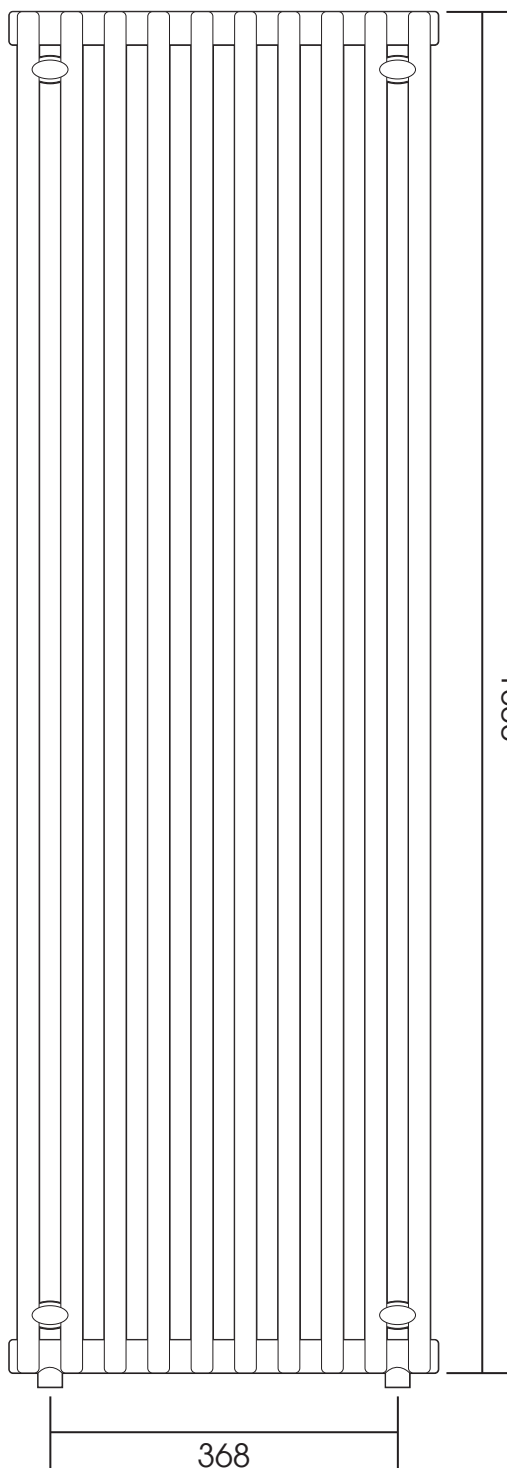

# JM-V1800454

Height: 1800

Width: 454

Depth: 76-99

Tube  $\varnothing$  : 35 + 23

Output @ 50°C $\Delta$ T: 704 W

Elec. element when specified: N/A

\*Dual energy models require a conversion-tee, consult relevant drawing for details.  
Brackets supplied may differ from those depicted

Jumel reserve the right to alter specifications without prior notice.  
All measurements given are nominal dimensions only.

**SCALE 1:8**

All dimensions in millimetres

Jumel Division of Towel Rails 2 Go Ltd, Unit M, Key Industrial Park, Fernside Road, Wolverhampton, West Midlands, WV13 3YA  
Tel: 01902 387099 - Fax: 01902 387098 - Email: sales@jumel.co.uk