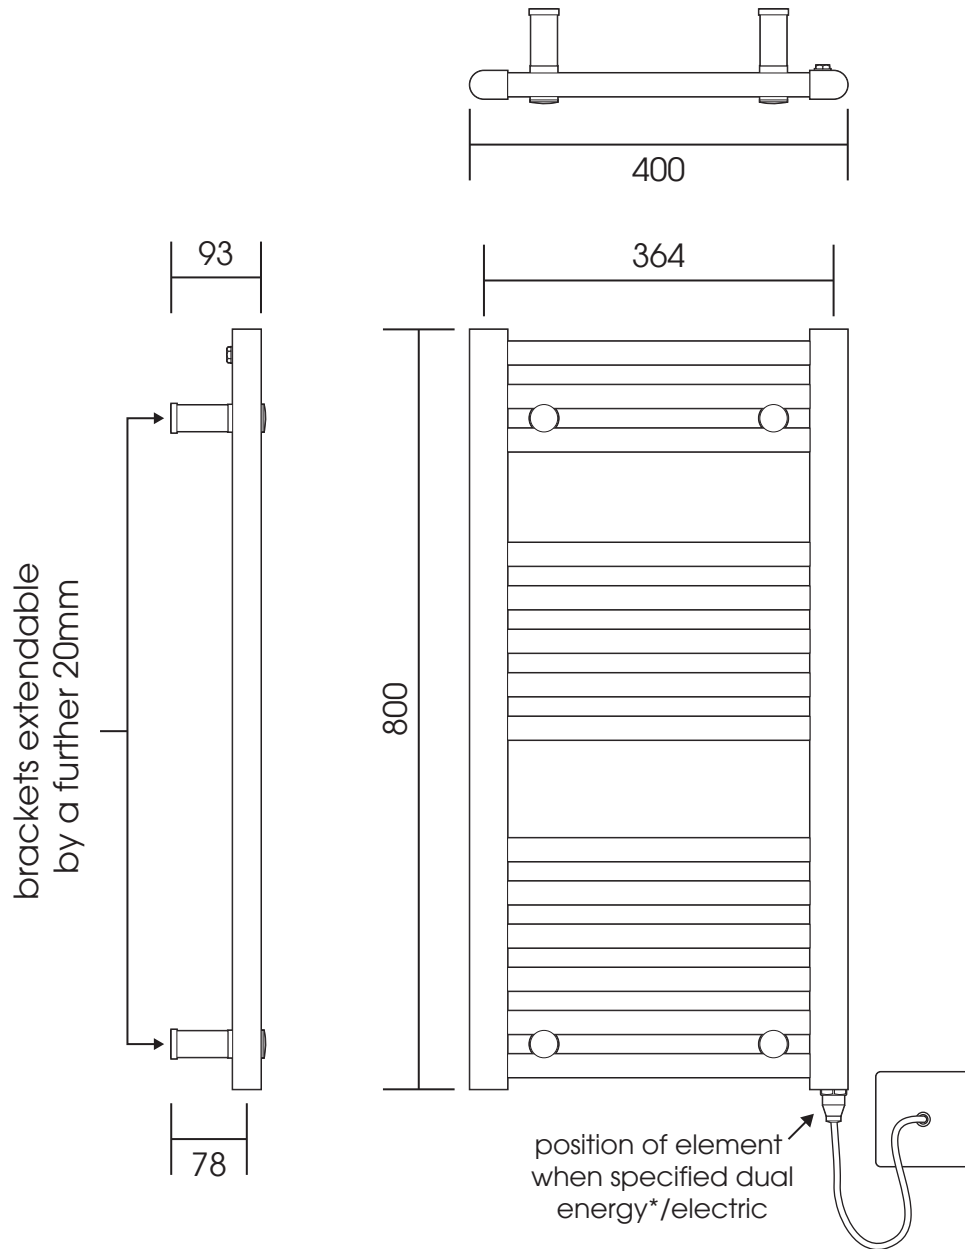

JM08040

Height: 800

Width: 400

Depth: 93-113

Tube \varnothing : 25 + 30 x 40 D section

Output @ 50°C Δ T: 370 W

Elec. element when specified: 125 W

*Dual energy models require a conversion-tee, consult relevant drawing for details.
Brackets supplied may differ from those depicted

Jumel reserve the right to alter specifications without prior notice.
All measurements given are nominal dimensions only.

SCALE 1:8

All dimensions in millimetres

Jumel Division of Towel Rails 2 Go Ltd, Unit M, Key Industrial Park, Fernside Road, Wolverhampton, West Midlands, WV13 3YA
Tel: 01902 387099 - Fax: 01902 387098 - Email: sales@jumel.co.uk