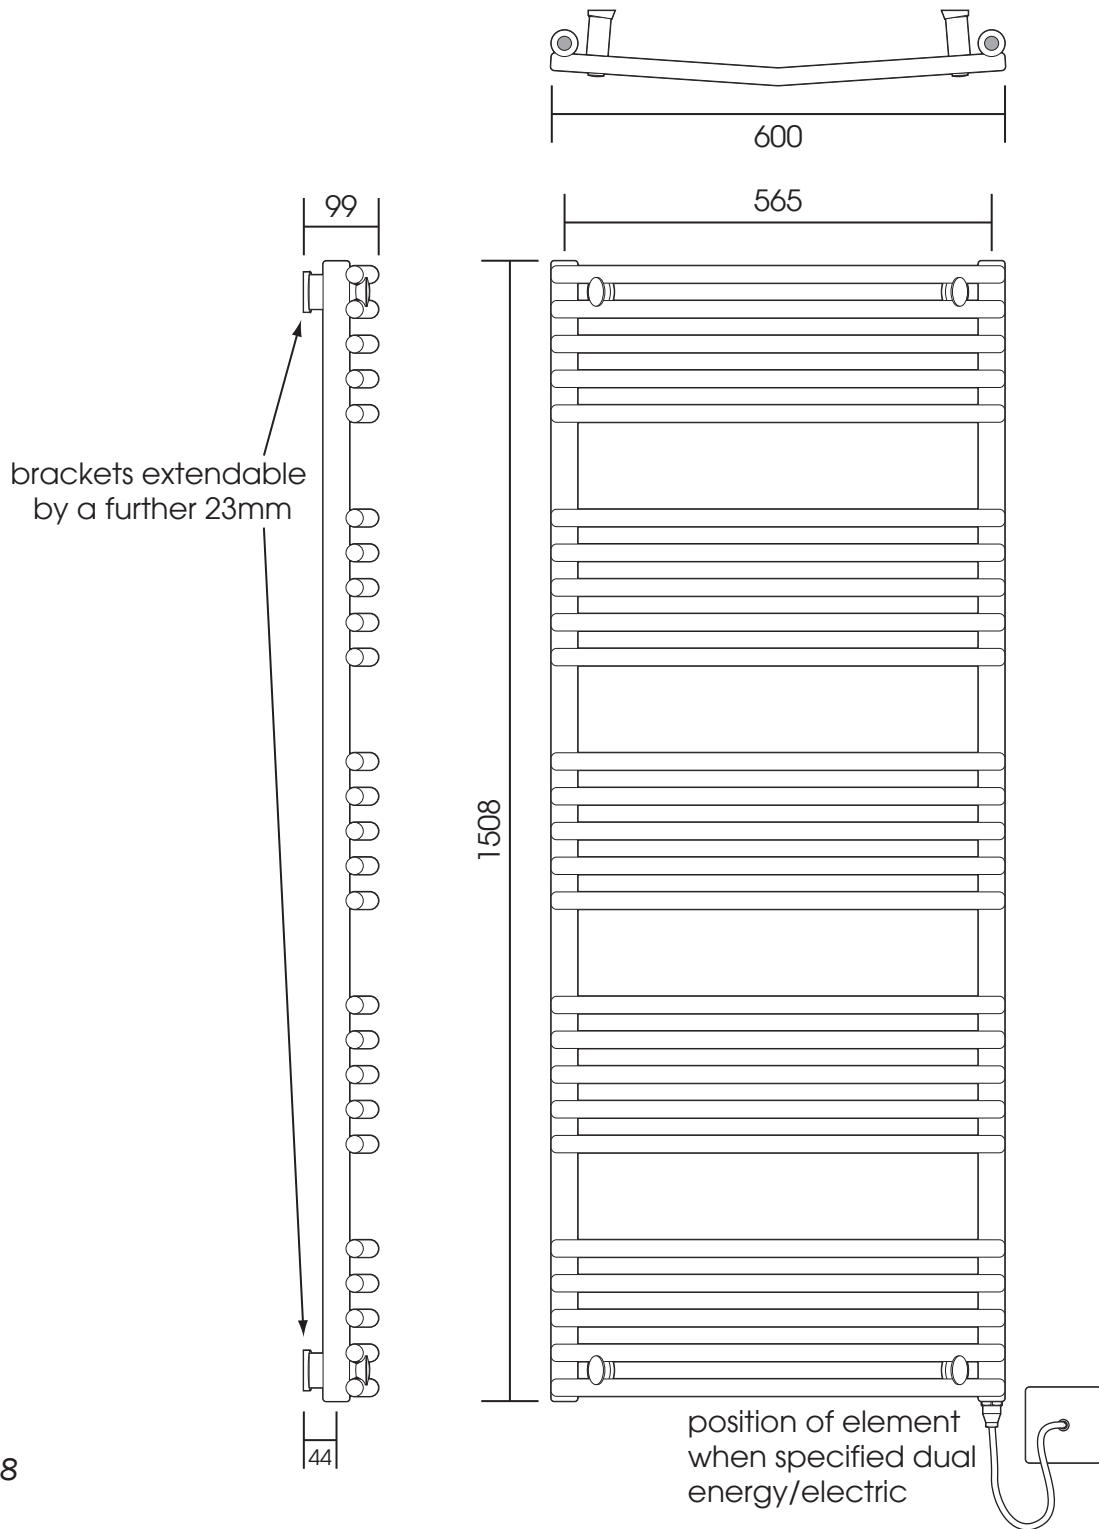

JMC-TT15060

Height: 1508

Width: 600

Depth: 99-122

Tube \varnothing : 35 + 23

Output @ 50°C Δ T: 686 W

Elec. element when specified: 400 W

*Dual energy models require a conversion-tee, consult relevant drawing for details.
Brackets supplied may differ from those depicted

Jumel reserve the right to alter specifications without prior notice.
All measurements given are nominal dimensions only.

SCALE 1:10

All dimensions in millimetres

Jumel Division of Towel Rails 2 Go Ltd, Unit M, Key Industrial Park, Fernside Road, Wolverhampton, West Midlands, WV13 3YA
Tel: 01902 387099 - Fax: 01902 387098 - Email: sales@jumel.co.uk