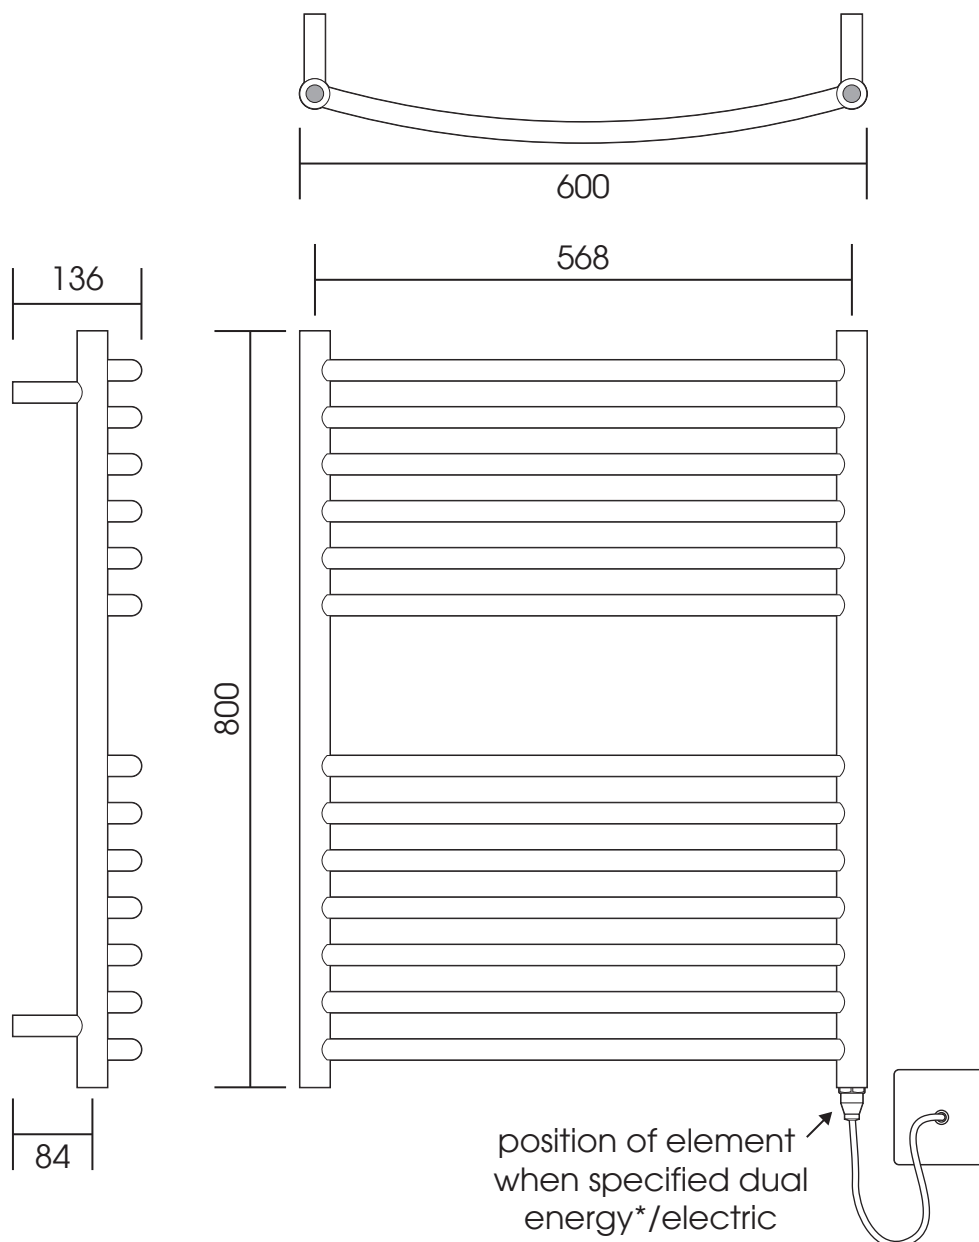

JMSC08060

Height: 800

Width: 600

Depth: 136

Tube \varnothing : 31.8 + 22

Output @ 50°C Δ T: 345 W

Elec. element when specified: 200 W

*Dual energy models require a conversion-fee, consult relevant drawing for details.

Jumel reserve the right to alter specifications without prior notice.
All measurements given are nominal dimensions only.

SCALE 1:8

All dimensions in millimetres

Jumel Division of Towel Rails 2 Go Ltd, Unit M, Key Industrial Park, Fernside Road, Wolverhampton, West Midlands, WV13 3YA
Tel: 01902 387099 - Fax: 01902 387098 - Email: sales@jumel.co.uk