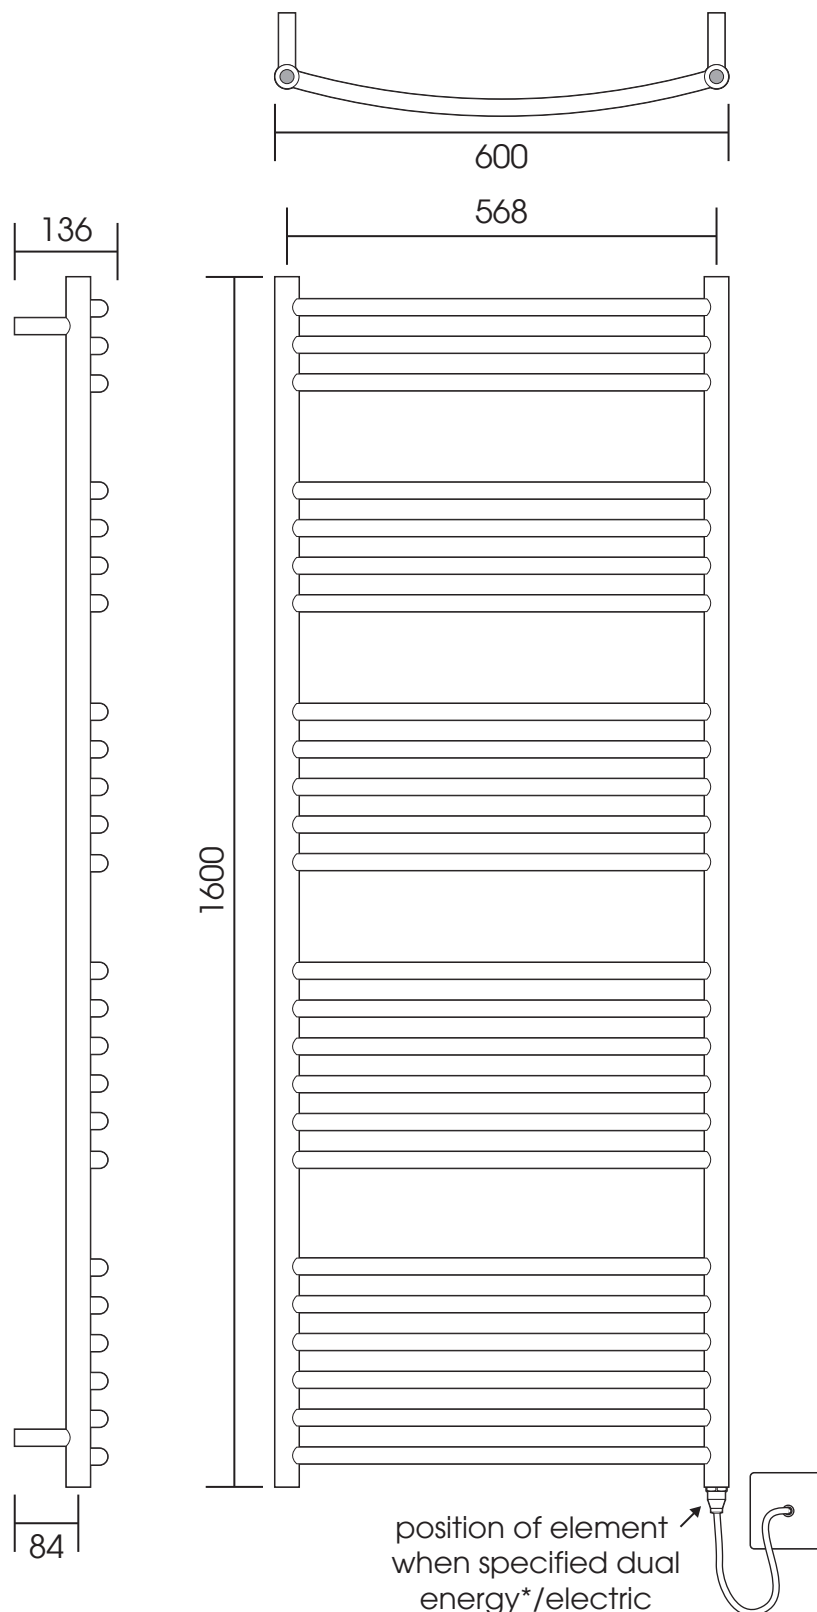

JMSC16060

Height: 1600

Width: 600

Depth: 136

Tube \varnothing : 31.8 + 22

Output @ 50°C Δ T: 653 W

Elec. element when specified: 300 W

*Dual energy models require a conversion-fee, consult relevant drawing for details.

Jumel reserve the right to alter specifications without prior notice.
All measurements given are nominal dimensions only.

SCALE 1:10

All dimensions in millimetres

Jumel Division of Towel Rails 2 Go Ltd, Unit M, Key Industrial Park, Fernside Road, Wolverhampton, West Midlands, WV13 3YA
Tel: 01902 387099 - Fax: 01902 387098 - Email: sales@jumel.co.uk