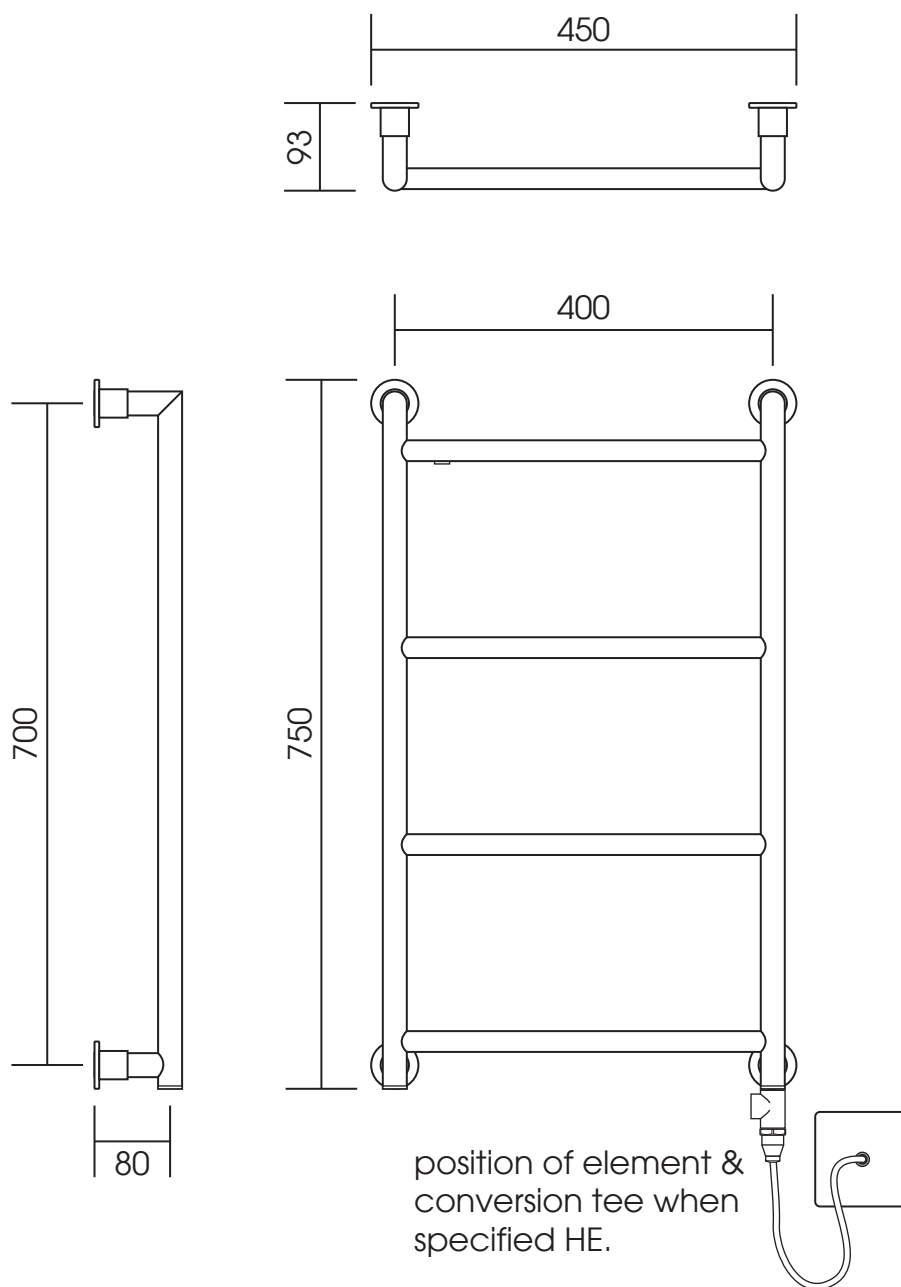

MYTA

Height: 750

Width: 450

Depth: 93

Tube \varnothing : 25.4

Output @ 50°C Δ T: 121 W

Elec. element when specified: 75 W

Jumel reserve the right to alter specifications without prior notice.
All measurements given are nominal dimensions only.

SCALE 1:8

All dimensions in millimetres

Jumel Division of Towel Rails 2 Go Ltd, Unit M, Key Industrial Park, Fernside Road, Wolverhampton, West Midlands, WV13 3YA
Tel: 01902 387099 - Fax: 01902 387098 - Email: sales@jumel.co.uk