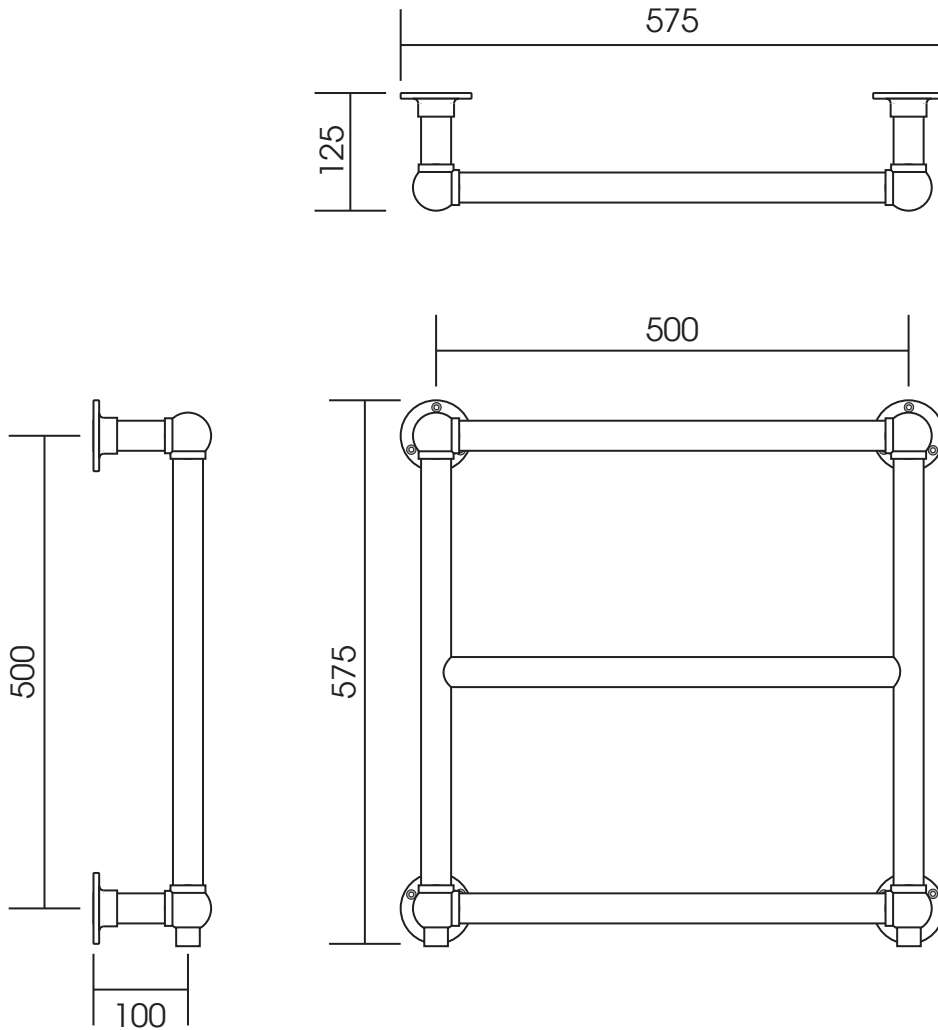

# PENTA

Height: 575

Width: 575

Depth: 125

Tube  $\varnothing$  : 31.8

Output @ 50°C $\Delta$ T: 133 W

Elec. element when specified: 75 W

Jumel reserve the right to alter specifications without prior notice.  
All measurements given are nominal dimensions only.

**SCALE 1:8**

All dimensions in millimetres

Jumel Division of Towel Rails 2 Go Ltd, Unit M, Key Industrial Park, Fernside Road, Wolverhampton, West Midlands, WV13 3YA  
Tel: 01902 387099 - Fax: 01902 387098 - Email: sales@jumel.co.uk